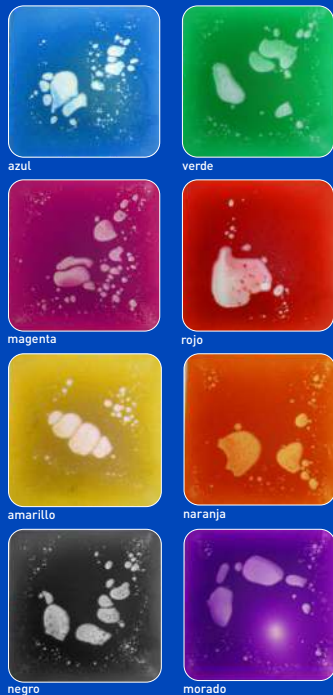

COLORES ESTÁNDAR:
STANDARD COLOURS: