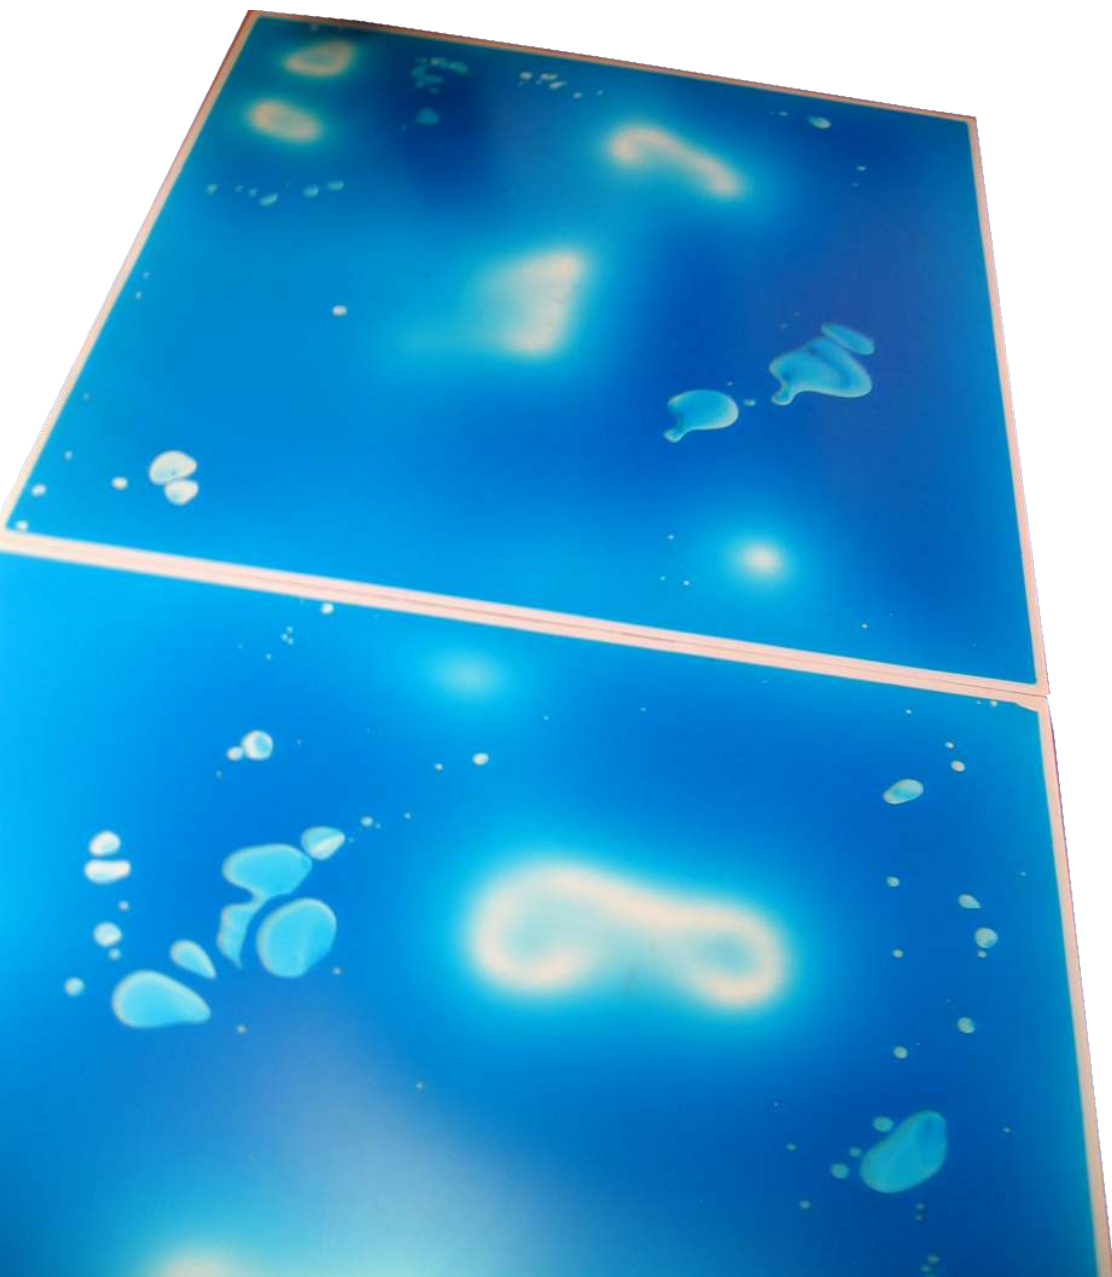

info@grupoefecto.com | t. +34 916 429 731 | f. +34 916 112 261

grupoefecto:

www.grupoefecto.com

icbrand
la diferencia de ser únicos

des
DESPIÉRTAMEENSEPTIEMBRE.COM

www.icbrand.com | www.despiertameenseptiembre.com