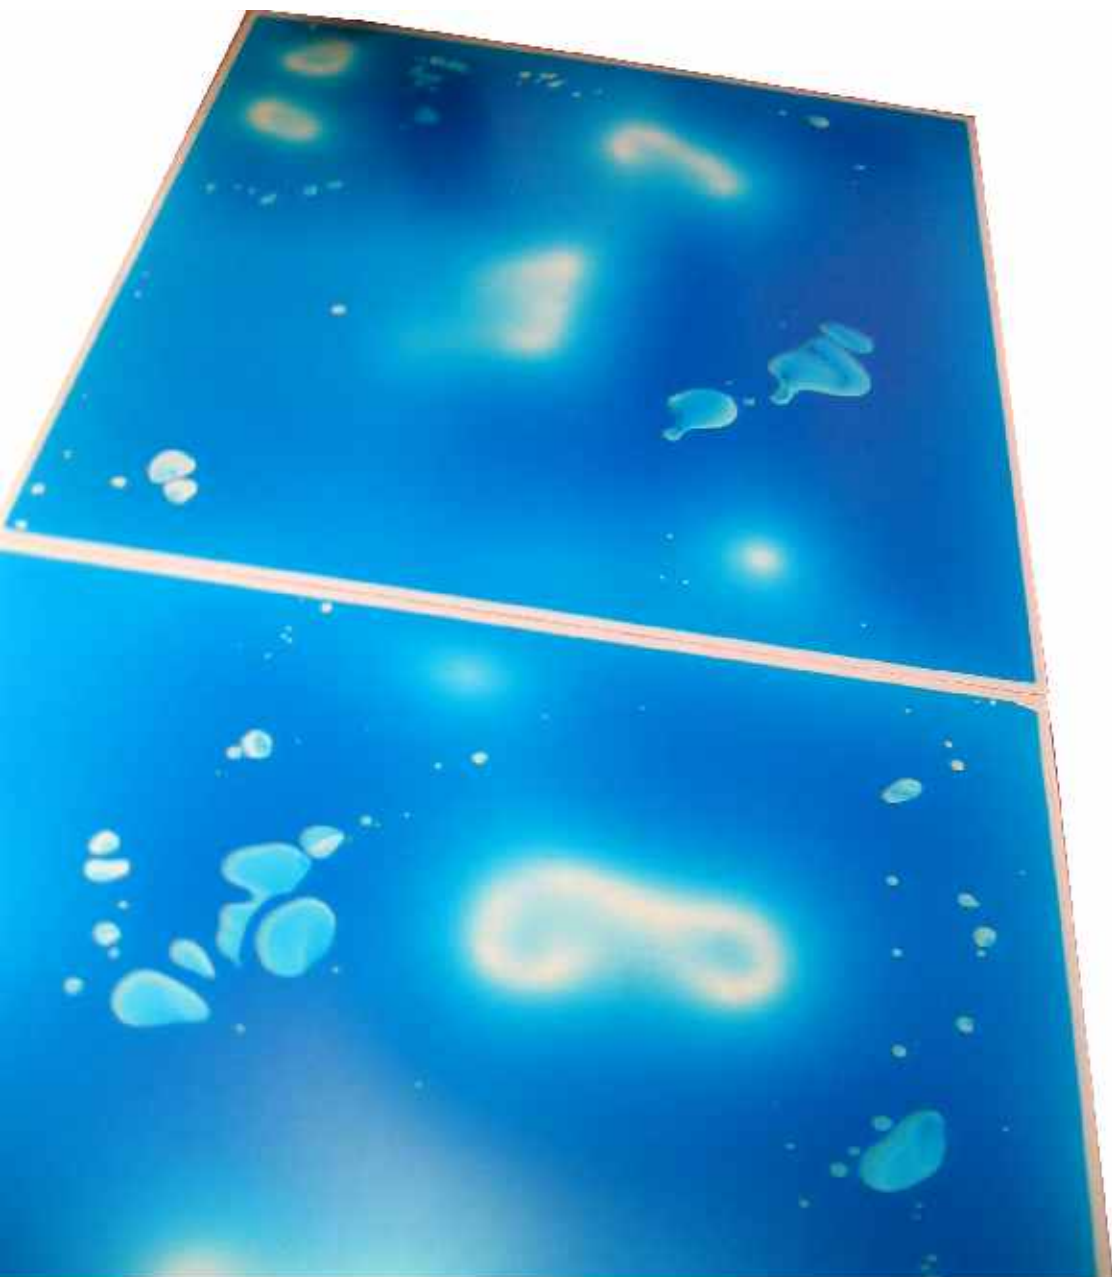

info@grupoefecto.com | t. +34 916 429 731 | f. +34 916 112 261

grupoefecto:

www.grupoefecto.com

icbrand
la diferencia de ser únicos

des
DESPIÉRTAMEENSEPTIEMBRE.COM

www.icbrand.com | www.despiertameenseptiembre.com